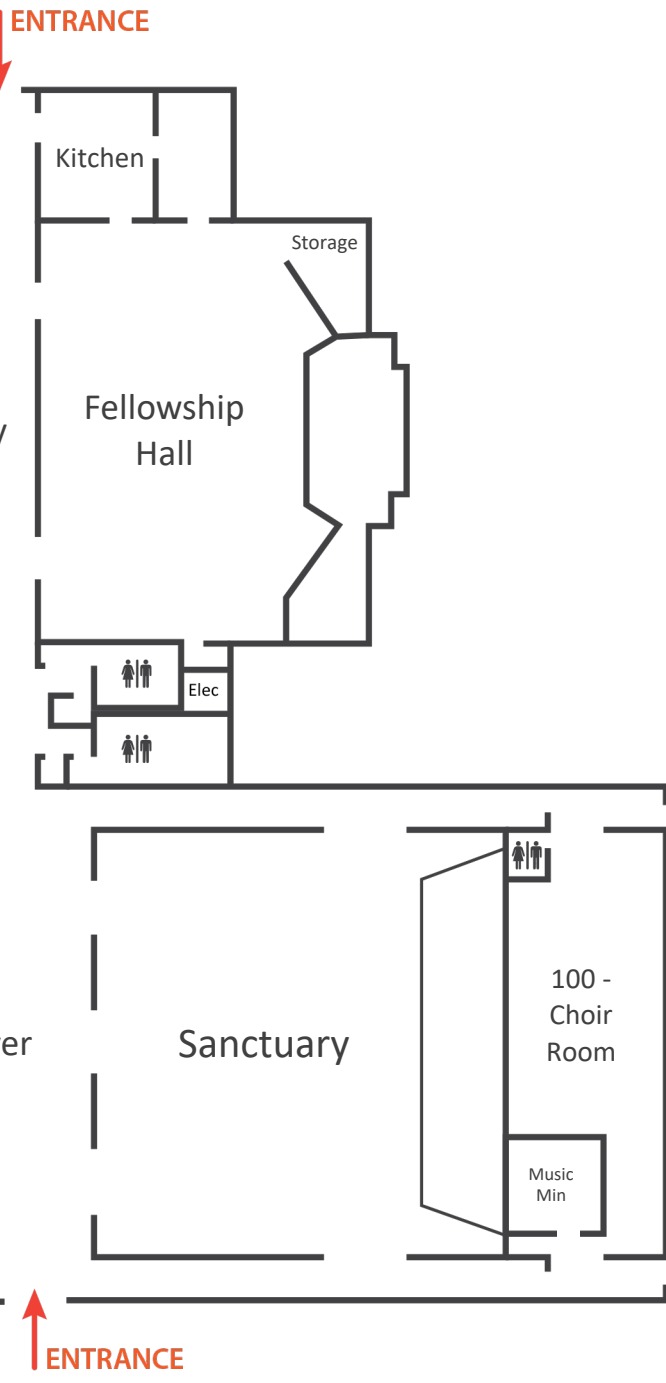

First Baptist Church of Madison

Sunday School Room Map

- Pre-School Classes
- Children's Classes
- Youth Classes

Sundays at 9:45AM

- | | | | |
|-----|-----------------------|-----|-----------------------|
| 100 | Inquirers | 126 | Resource |
| 101 | Cornerstone | 127 | Kindergarten |
| 102 | Nursing Room | 128 | Utilities |
| 103 | Mosaic | 129 | 1 st Grade |
| 104 | Homemakers | 130 | Child Min Office |
| 105 | Shepherd's Hands | 131 | 2 nd Grade |
| 106 | Buster's Class | 132 | 4 th Grade |
| 107 | Conference Room | 133 | 3 rd Grade |
| 108 | Church Office | 134 | Young Adult |
| 109 | Care Min Office | 135 | Women of Worship |
| 110 | CDC Kitchen | 136 | One Spirit |
| 111 | CDC Lunchroom | 200 | OPEN |
| 112 | Children's Big Group | 201 | Koinonia |
| 113 | Hope | 202 | Jr High Boys |
| 114 | 5 th Grade | 203 | Jr High Girls |
| 115 | Fours | 204 | Youth Min Office |
| 116 | Threes | 205 | Sr High Youth |
| 117 | OPEN | | |
| 118 | OPEN | | |
| 119 | Toddlers | | |
| 120 | Resource | | |
| 121 | Infants | | |
| 122 | Twos | | |
| 123 | CDC Office | | |
| 124 | Disciples (Double Rm) | | |
| 125 | Disciples (Double Rm) | | |
- Sanctuary:**
Sanctuary Class