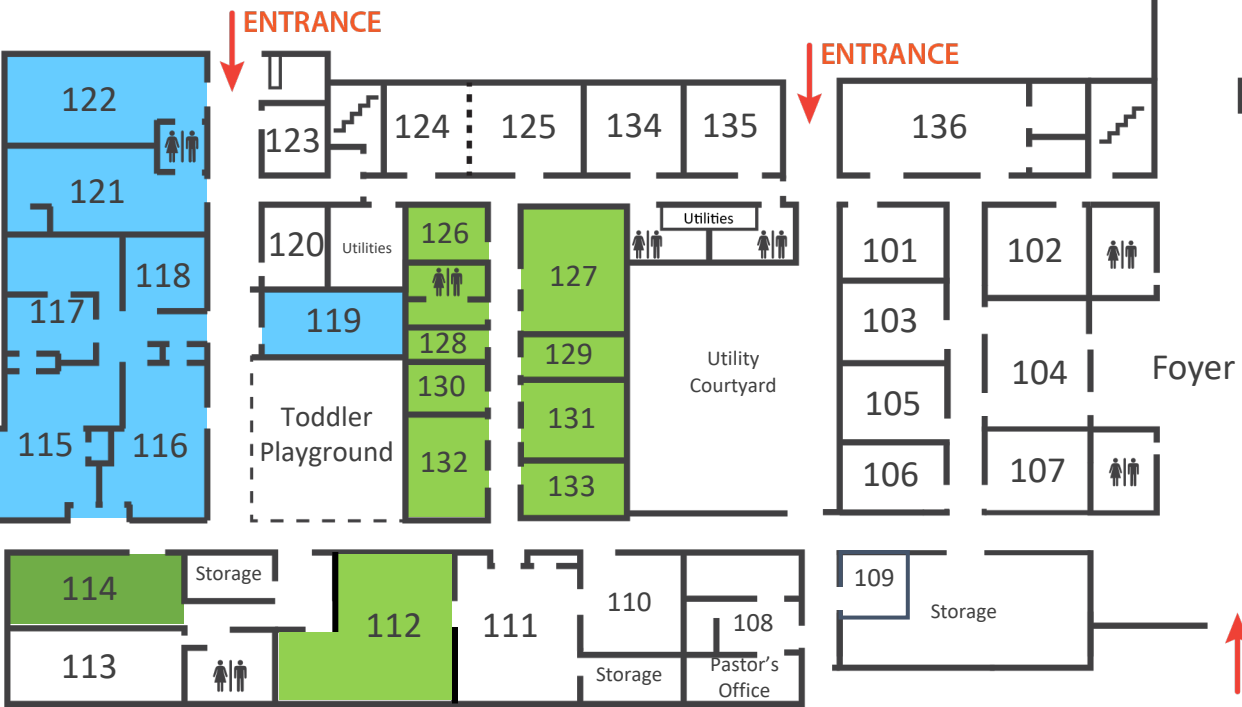

First Baptist Church of Madison

Sunday School Room Map

- Pre-School Classes
- Children's Classes
- Youth Classes

Sundays at 9:45AM

- | | | | |
|-----|-----------------------|-----|-----------------------|
| 100 | Inquirers | 126 | Resource |
| 101 | Cornerstone | 127 | Kindergarten |
| 102 | Nursing Room | 128 | Utilities |
| 103 | Mosaic | 129 | 1 st Grade |
| 104 | Homemakers | 130 | Child Min Office |
| 105 | Shepherd's Hands | 131 | 2 nd Grade |
| 106 | Buster's Class | 132 | 4 th Grade |
| 107 | Conference Room | 133 | 3 rd Grade |
| 108 | Church Office | 134 | Young Adult |
| 109 | Care Min Office | 135 | Women of Worship |
| 110 | CDC Kitchen | 136 | One Spirit |
| 111 | CDC Lunchroom | 200 | OPEN |
| 112 | Children's Big Group | 201 | Koinonia |
| 113 | Hope | 202 | Jr High Boys |
| 114 | 5 th Grade | 203 | Jr High Girls |
| 115 | Fours | 204 | Youth Min Office |
| 116 | Threes | 205 | Sr High Youth |
| 117 | OPEN | | |
| 118 | OPEN | | |
| 119 | Toddlers | | |
| 120 | Resource | | |
| 121 | Infants | | |
| 122 | Twos | | |
| 123 | CDC Office | | |
| 124 | Disciples (Double Rm) | | |
| 125 | Disciples (Double Rm) | | |
- Sanctuary:**
Sanctuary Class