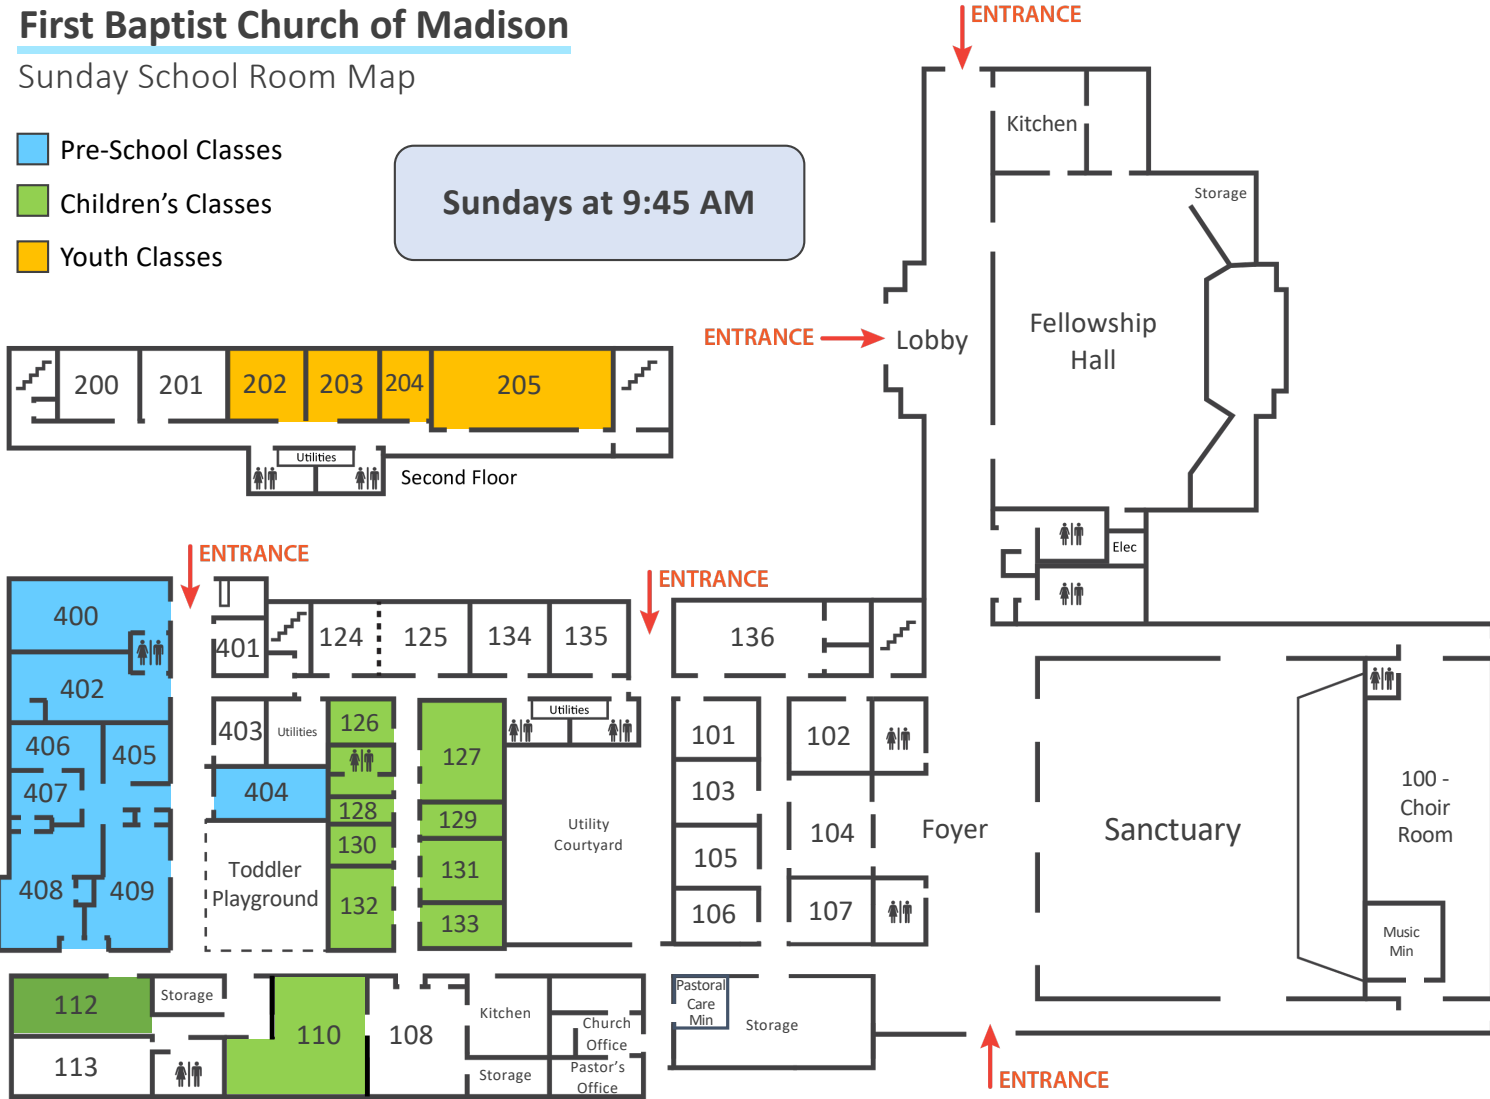

First Baptist Church of Madison

Sunday School Room Map

- Pre-School Classes
- Children's Classes
- Youth Classes

Sundays at 9:45 AM

- | | |
|--|-----------------------------|
| 100 Inquirers | 200 OPEN |
| 101 Cornerstone | 201 Koinonia |
| 102 Nursing Room | 202 Jr High Boys |
| 103 Mosaic | 203 Jr High Girls |
| 104 Homemakers | 204 Youth Min Office |
| 105 Shepherd's Hands | 205 Sr High Youth |
| 106 Buster's Class | 400 Twos |
| 107 Conference Room | 401 CDC Office |
| 108 CDC Lunchroom | 402 Infants |
| 110 Children's Big Group | 403 Resource |
| 112 4 th & 5 th Grade | 404 Toddler 1 |
| 113 Hope | 405 Toddler 2 |
| 124 Disciples (Double Rm) | 406 OPEN |
| 125 Disciples (Double Rm) | 407 OPEN |
| 126 Resource | 408 Fours |
| 127 Kindergarten | 409 Threes |
| 128 Utilities | |
| 129 2 nd Grade Breakout | Sanctuary: |
| 130 Children's Min Office | Sanctuary Class |
| 131 2 nd Grade | |
| 132 1 st Grade | |
| 133 3 rd Grade | |
| 134 Young Adult | |
| 135 Women of Worship | |
| 136 One Spirit | |