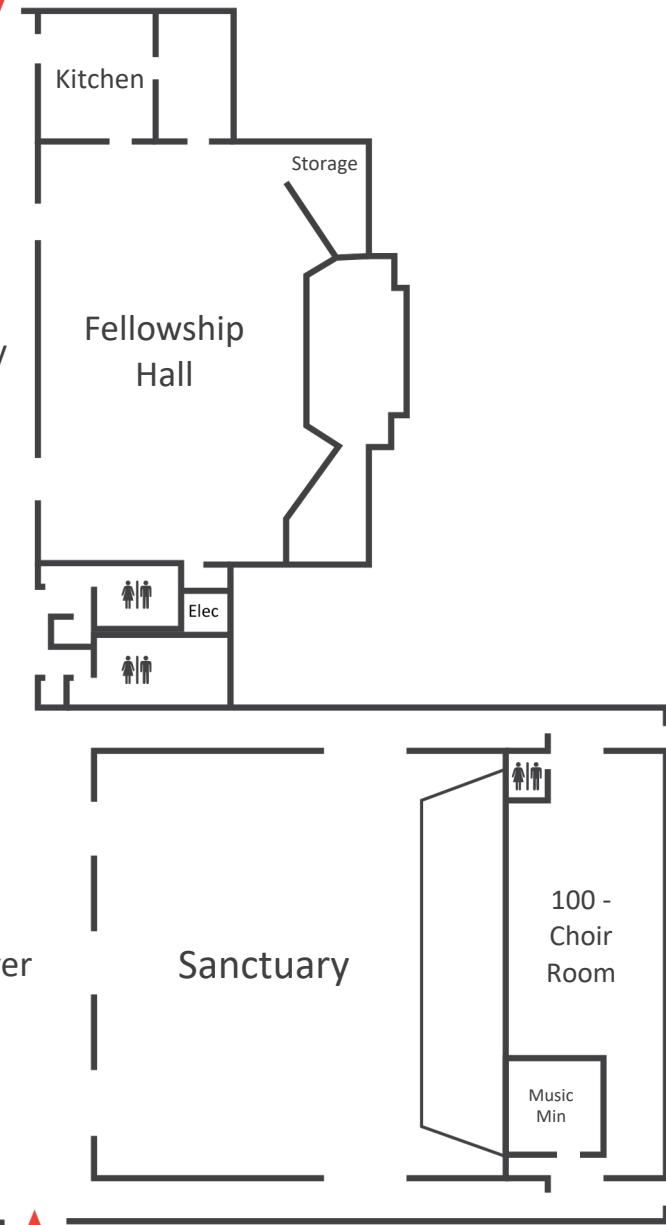

First Baptist Church of Madison

Sunday School Room Map

- Pre-School Classes
- Children's Classes
- Youth Classes

Sundays at 9:45 AM

ENTRANCE

ENTRANCE

ENTRANCE

ENTRANCE

ENTRANCE

- | | | | |
|-----|---|-------------------|------------------|
| 100 | Inquirers | 200 | OPEN |
| 101 | Cornerstone | 201 | Koinonia |
| 102 | Nursing Room | 202 | Jr High Boys |
| 103 | Mosaic | 203 | Jr High Girls |
| 104 | Homemakers | 204 | Youth Min Office |
| 105 | Shepherd's Hands | 205 | Sr High Youth |
| 106 | Buster's Class | 400 | Twos |
| 107 | Conference Room | 401 | CDC Office |
| 108 | CDC Luchroom | 402 | Infants |
| 110 | Children's Big Group | 403 | Resource |
| 112 | OPEN | 404 | Toddler 1 |
| 113 | Hope | 405 | Toddler 2 |
| 124 | Disciples (Double Rm) | 406 | OPEN |
| 125 | Disciples (Double Rm) | 407 | OPEN |
| 126 | Resource | 408 | Fours |
| 127 | Kindergarten | 409 | Threes |
| 128 | Utilities | | |
| 129 | 1 st Grade | Sanctuary: | |
| 130 | Children's Min Office | Sanctuary Class | |
| 131 | 2 nd Grade | | |
| 132 | 4 th & 5 th Grade | | |
| 133 | 3 rd Grade | | |
| 134 | Young Adult | | |
| 135 | Women of Worship | | |
| 136 | One Spirit | | |