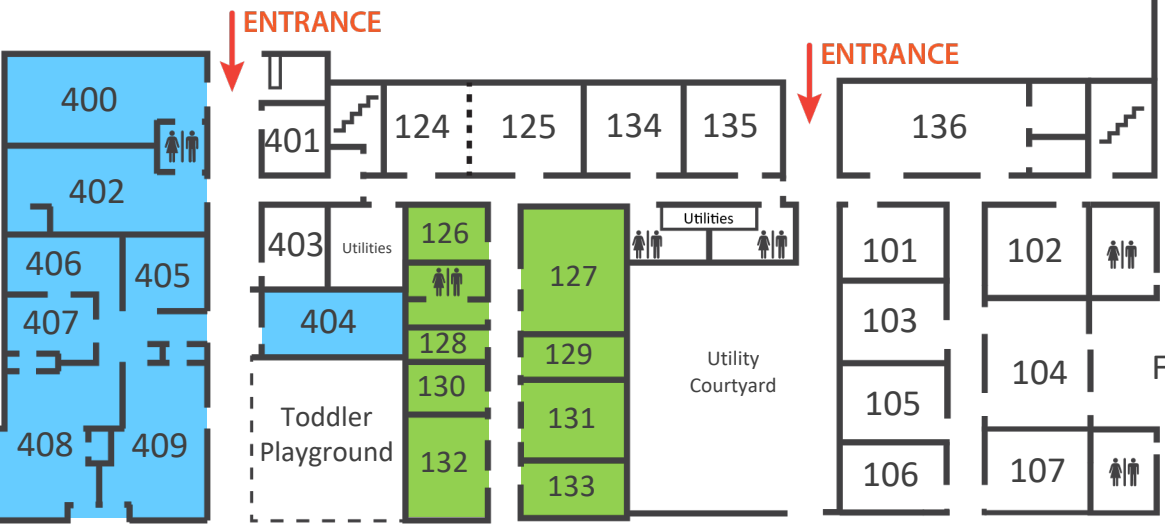

First Baptist Church of Madison

Sunday School Room Map

- Pre-School Classes
- Children's Classes
- Youth Classes

Sundays at 9:45 AM

ENTRANCE

ENTRANCE

ENTRANCE

ENTRANCE

ENTRANCE

- | | | | |
|-----|---|-------------------|------------------|
| 100 | Inquirers | 200 | OPEN |
| 101 | Cornerstone | 201 | Koinonia |
| 102 | Nursing Room | 202 | Jr High Boys |
| 103 | Mosaic | 203 | Jr High Girls |
| 104 | Homemakers | 204 | Youth Min Office |
| 105 | Shepherd's Hands | 205 | Sr High Youth |
| 106 | Buster's Class | 400 | Twos |
| 107 | Conference Room | 401 | CDC Office |
| 108 | CDC Luchroom | 402 | Infants |
| 110 | Children's Big Group | 403 | Resource |
| 112 | OPEN | 404 | Toddler 1 |
| 113 | Hope | 405 | Toddler 2 |
| 124 | Disciples (Double Rm) | 406 | OPEN |
| 125 | Disciples (Double Rm) | 407 | OPEN |
| 126 | Resource | 408 | Fours |
| 127 | Kindergarten | 409 | Threes |
| 128 | Utilities | | |
| 129 | 1 st Grade | Sanctuary: | |
| 130 | Children's Min Office | Sanctuary Class | |
| 131 | 2 nd Grade | | |
| 132 | 4 th & 5 th Grade | | |
| 133 | 3 rd Grade | | |
| 134 | Young Adult | | |
| 135 | Women of Worship | | |
| 136 | One Spirit | | |