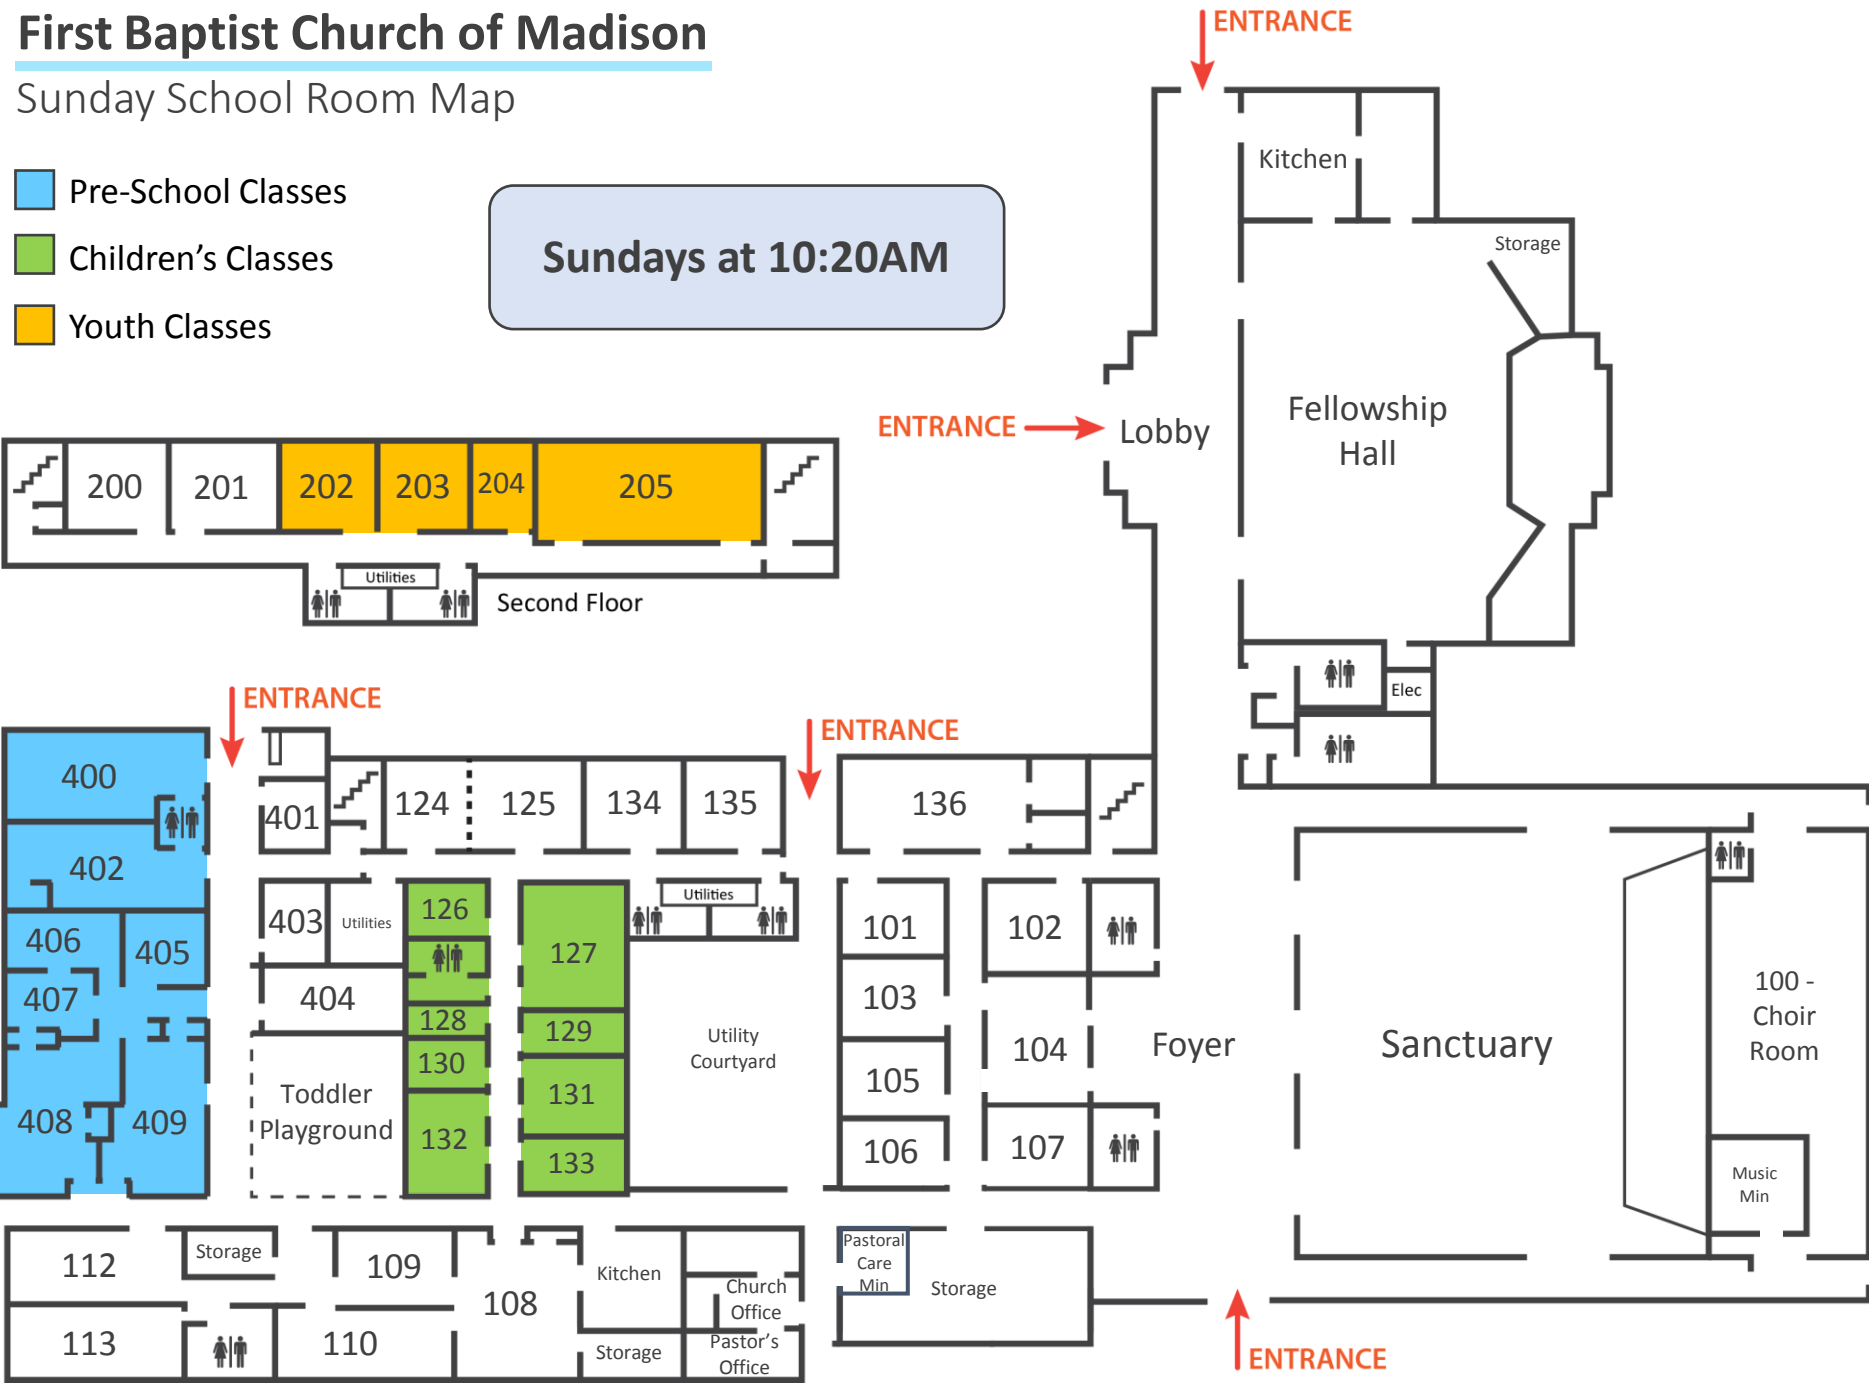

First Baptist Church of Madison

Sunday School Room Map

- Pre-School Classes
- Children's Classes
- Youth Classes

Sundays at 10:20AM

- | | | | |
|-----|-----------------------|-----|------------------|
| 100 | Inquirers | 200 | OPEN |
| 101 | Cornerstone | 201 | Koinonia |
| 102 | OPEN | 202 | Jr High Boys |
| 103 | Mosaic | 203 | Jr High Girls |
| 104 | Homemakers | 204 | Youth Min Office |
| 105 | Shepherd's Hands | 205 | Sr High Youth |
| 106 | Buster's Class | 400 | Twos |
| 107 | OPEN | 401 | CDC Office |
| 108 | Hope | 402 | Infants |
| 109 | OPEN | 403 | Resource |
| 110 | OPEN | 404 | Toddler 1 |
| 112 | OPEN | 405 | Toddler 2 |
| 113 | OPEN | 406 | OPEN |
| 124 | Disciples (Double Rm) | 407 | OPEN |
| 125 | Disciples (Double Rm) | 408 | Fours |
| 126 | 4 th Grade | 409 | Threes |
| 127 | Kindergarten | | |
| 128 | Utilities | | |
| 129 | 1 st Grade | | |
| 130 | Children's Min Office | | |
| 131 | 2 nd Grade | | |
| 132 | 5 th Grade | | |
| 133 | 3 rd Grade | | |
| 134 | Young Adult | | |
| 135 | Women of Worship | | |
| 136 | One Spirit | | |
- Sanctuary:**
Sanctuary Class