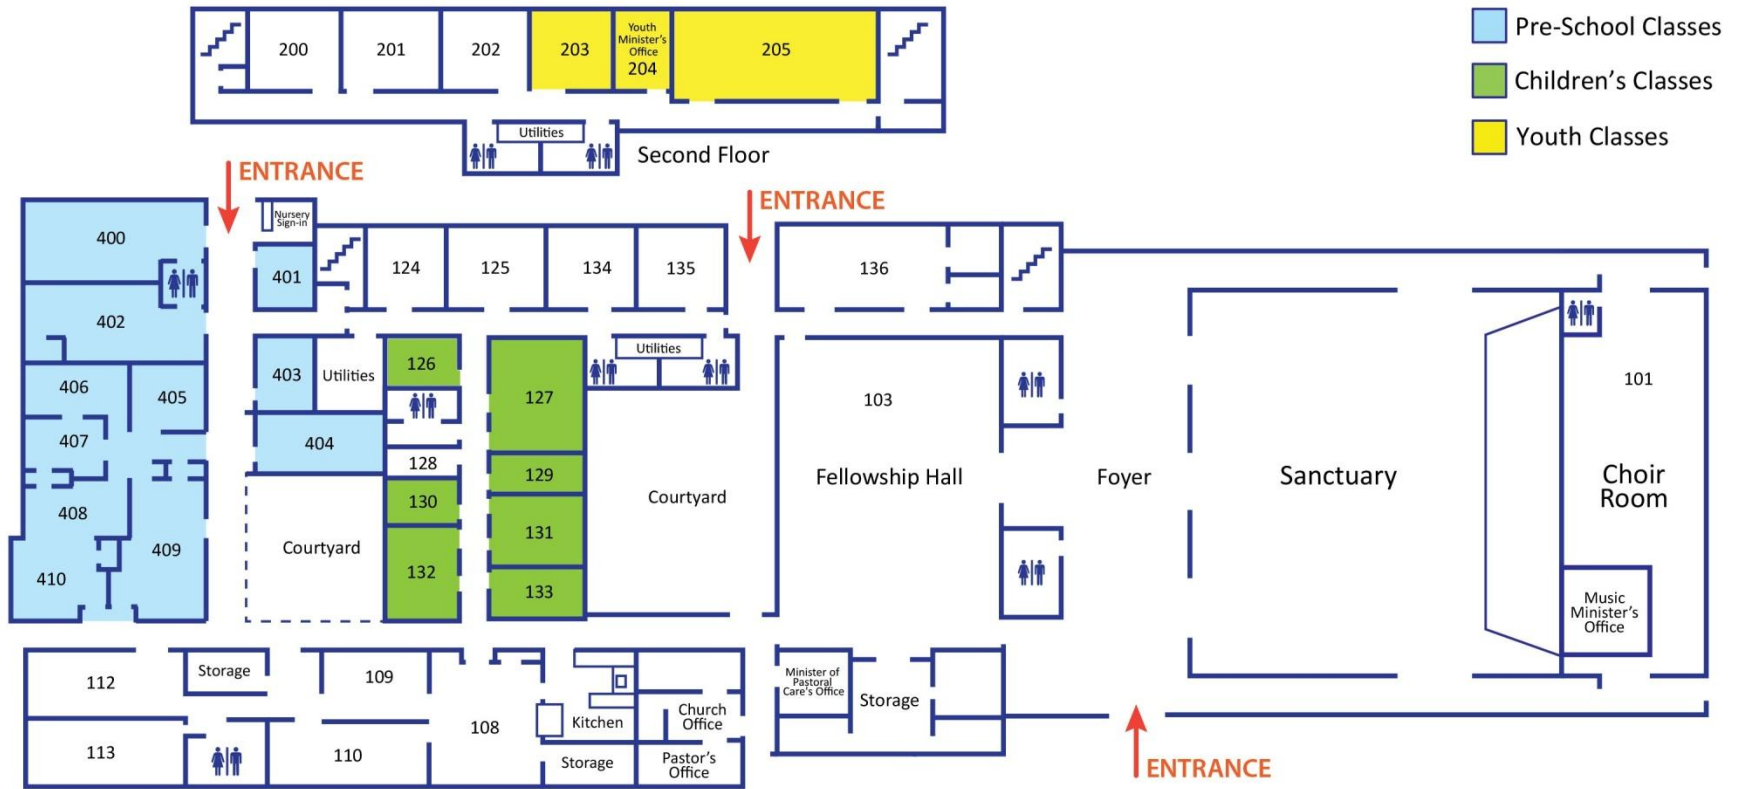

FIRST BAPTIST CHURCH OF MADISON

SUNDAY SCHOOL ROOM MAP

101 Inquirers	126 4 th Grade	135 Women of Worship	400 Twos	405 Toddler 2
103 Fellowship Hall	127 Kindergarten	136 One Spirit	401 CDC Office	406 OPEN
108 Hope	128 Utilities	200 OPEN	402 Infants	407 OPEN
109 Shepherd's Hands	129 1 st Grade	201 Koinonia	403 Resource	408 Fours
110 OPEN	130 Child. Min. Office	202 Mosaic	404 Toddler 1	409 Threes
112 Cornerstone	131 2 nd Grade	203 Junior High		
113 Homemakers	132 5 th Grade	204 Student Min. Office		
124 Buster Barksdale's	133 3 rd Grade	205 Senior High/Youth Room		
125 Disciples	134 Young Adult			